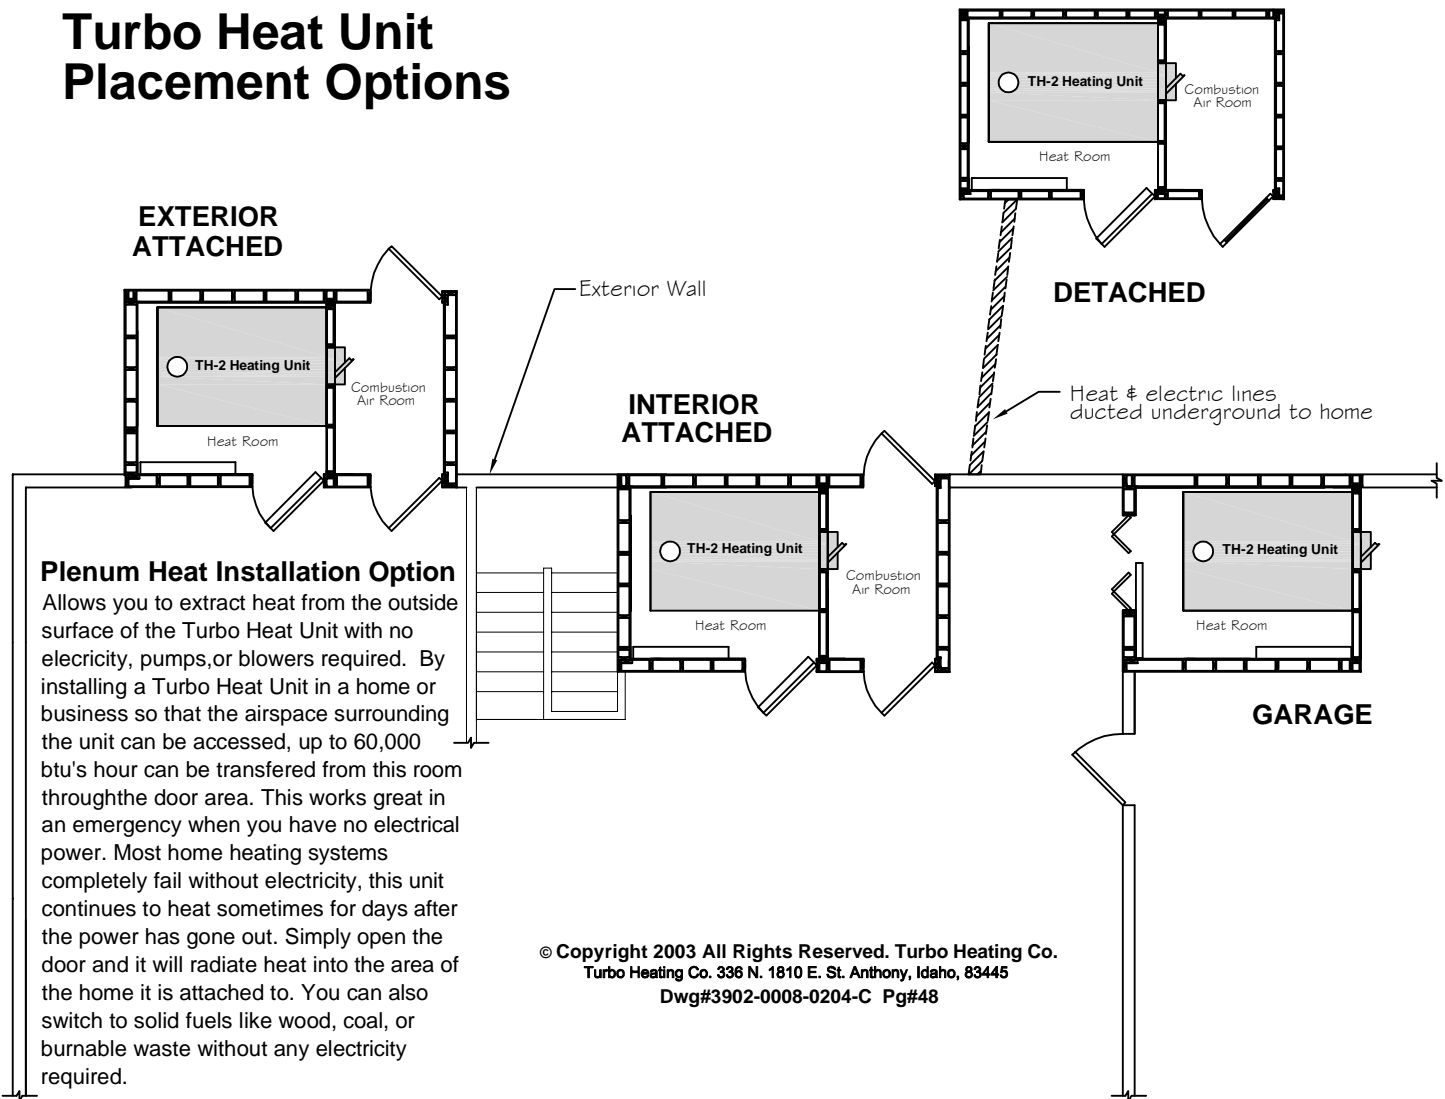

# Turbo Heat Unit Placement Options

© Copyright 2003 All Rights Reserved. Turbo Heating Co.  
 Turbo Heating Co. 336 N. 1810 E. St. Anthony, Idaho, 83445  
 Dwg#3902-0008-0204-C Pg#48